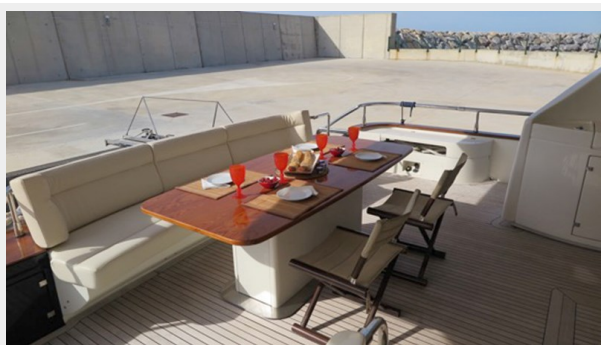

Riva 85 Opera-6