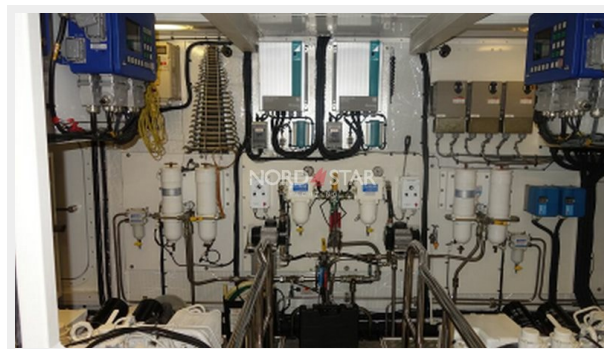

k-DSC00791