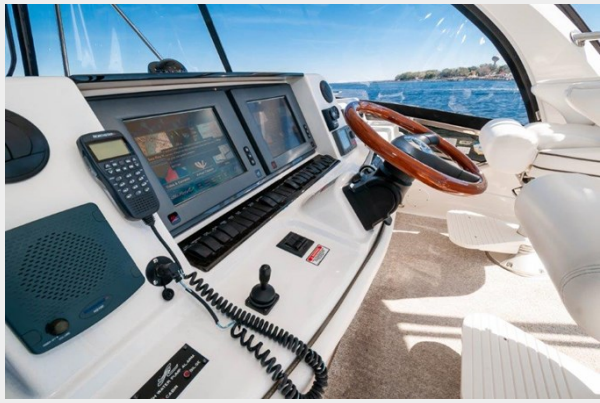

2007 52 Sea Ray Sedan Bridge Helm