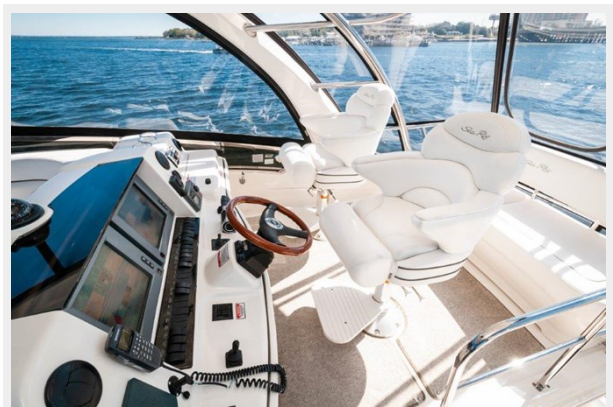

Address

15

SPECIFICATIONS

Overview

'Margaret O' is one of the nicest vessels on the market today - with her upgraded engines to the Mann CR 800, she's fast and nimble, and not to mention one of the lowest houred vessels to hit the market. You will not find a cleaner vessel for sale. She is a single owner boat, captain maintained, with a monthly detailing (top wash/wax and bottom clean) since original purchase.

2007 52 Sea Ray Sedan Bridge Helm

2007 52 Sea Ray Sedan Bridge Helm

2007 52 Sea Ray Sedan Bridge Flybridge

2007 52 Sea Ray Sedan Bridge Flybridge

2007 52 Sea Ray Sedan Bridge Flybridge

2007 52 Sea Ray Sedan Bridge Cockpit