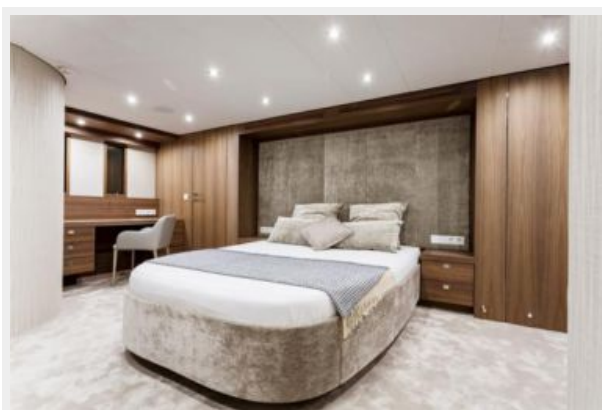

Master Stateroom