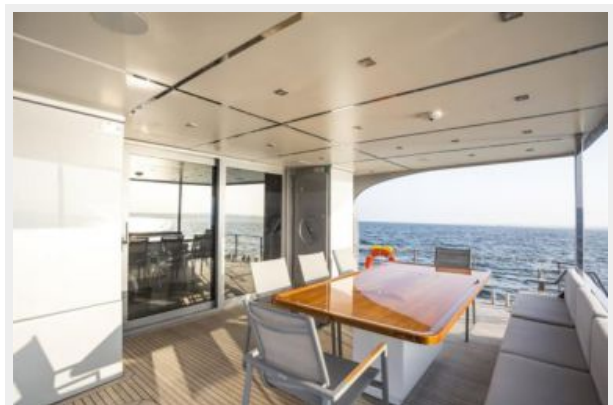

Interior

The yacht interior is fully climate controlled accordingly to your needs. The main salon is divided into two areas: the dining table for eight people and relaxation zone equipped with comfortable couches and entertainment center. Panoramic windows provide natural light all around the interior and give unforgettable views. Through the wide glass doors you enter the aft deck with alfresco dining.

ФОТОГРАФИИ

24m TIMELESS YACHT Profile

Running Shot

Running Shot

Starboard

Port Sidedeck

Aft Deck

Stairs to Flybridge