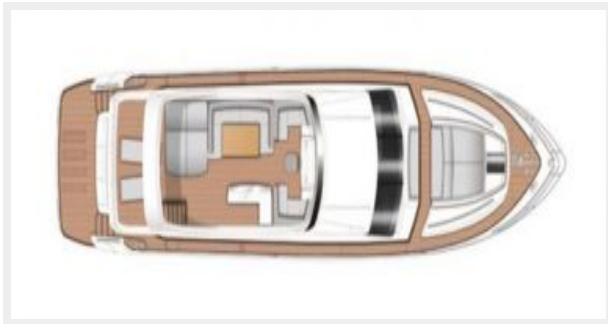

WhatsApp Image 2019-12-04 at 21.32.37 (2)

WhatsApp Image 2019-12-04 at 21.32.38 (2)

WhatsApp Image 2019-12-04 at 21.32.50 (2)

WhatsApp Image 2019-12-04 at 21.32.52

Flybridge

Main deck

Lower deck

CONTACTS