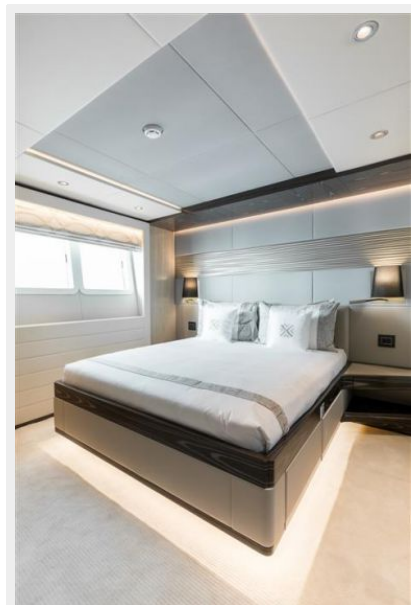

2P7A3202RT

11