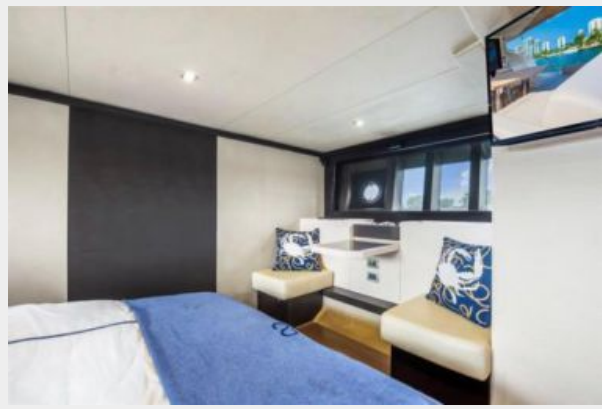

Infinito Internas 14