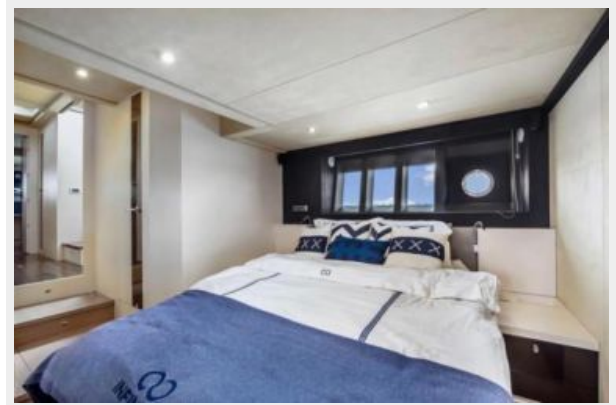

Infinito Internas 15