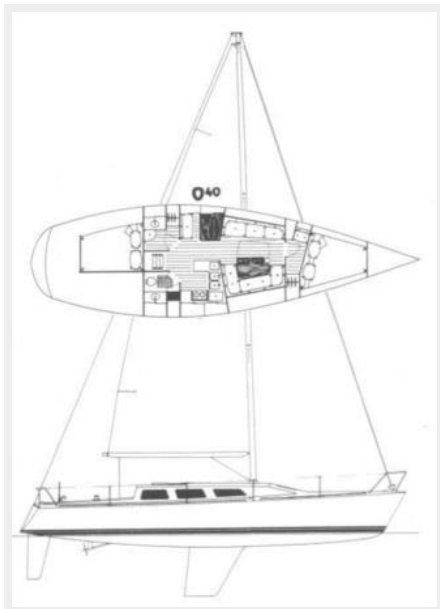

Model Year: 1983

Year Built: 1983

Country: United States

Dimensions

LOA: 40' 0" (12.19m)

LWL: 36' 0" (10.97m)

Beam: 11' 3" (3.43m)

Max Draft: 6' 5" (1.96m)

IMG_2933

IMG_2934

IMG_2935

IMG_2938

IMG_2936

IMG_2939

IMG_2940

IMG_2943

IMG_2945

IMG_2946

IMG_2947

olson_40_drawing

IMG_2929

IMG_2930

IMG_2933

IMG_2934