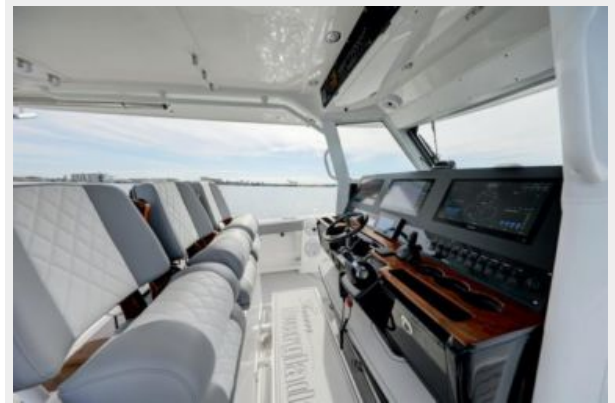

B44A2129_30_31