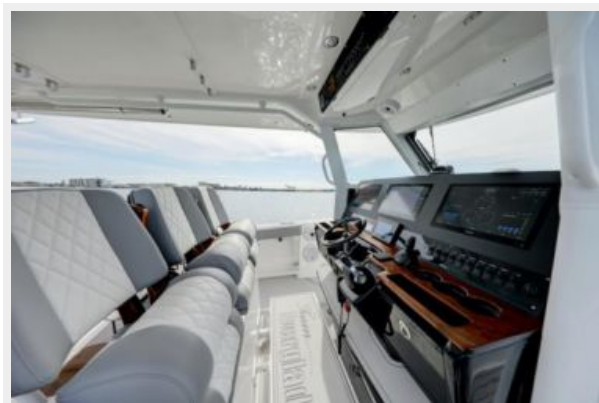

B44A2129_30_31