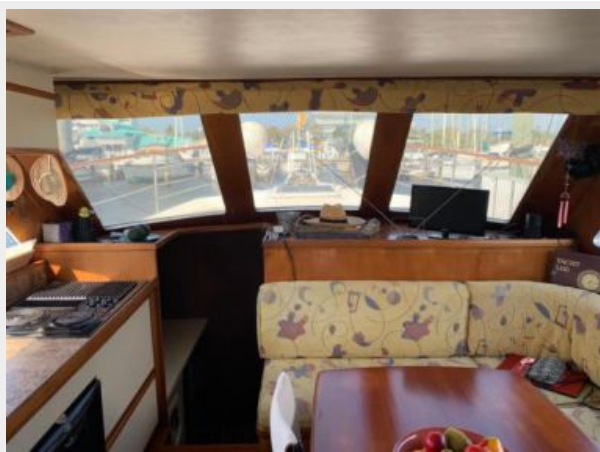

7366086_20200214081546464_1_XLARGE