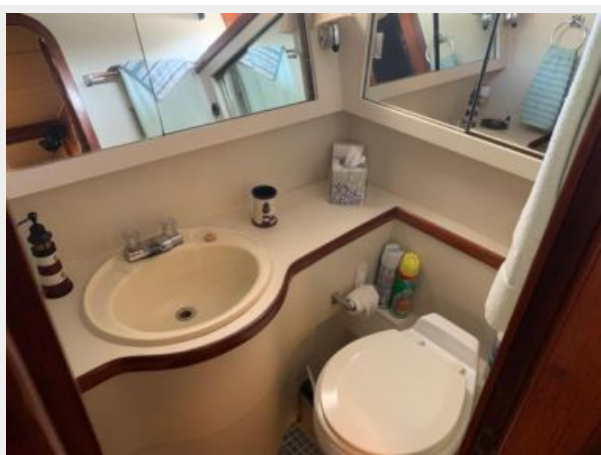

7366086_20200214081620036_1_XLARGE