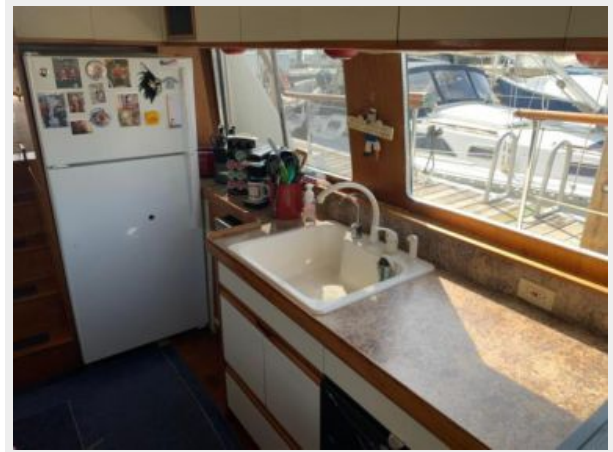

7366086_20200214081544944_1_XLARGE