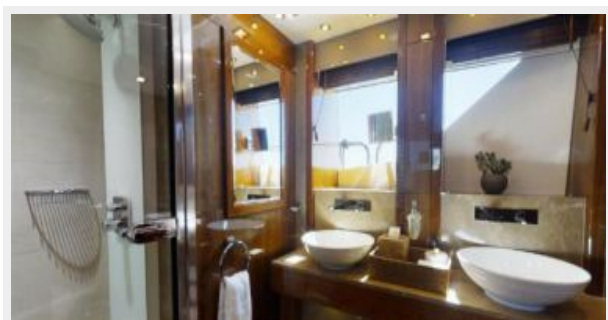

**Sunseeker 30 Metre Yacht - Master Cabin En
Suite - Tuppence**