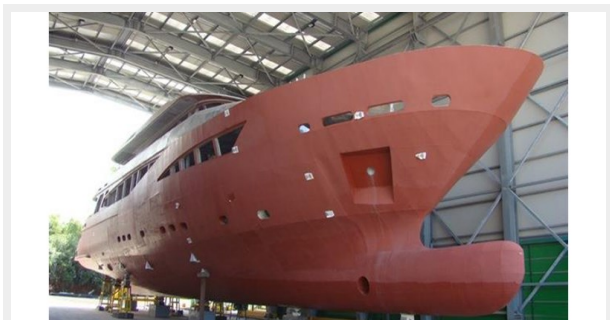

ФОТОГРАФИИ