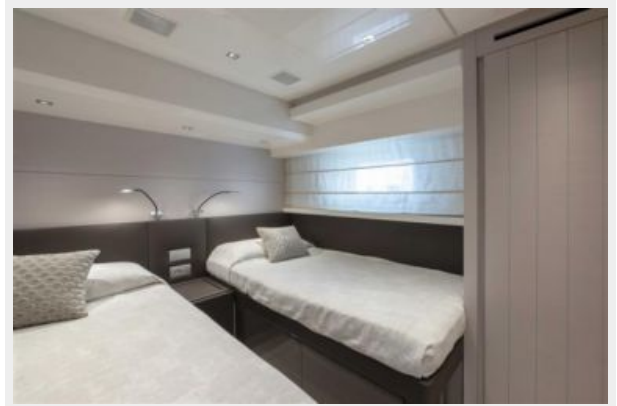

**Sanlorenzo-SL78-685-for-sale-interior-
Lengers-Yachts-20**