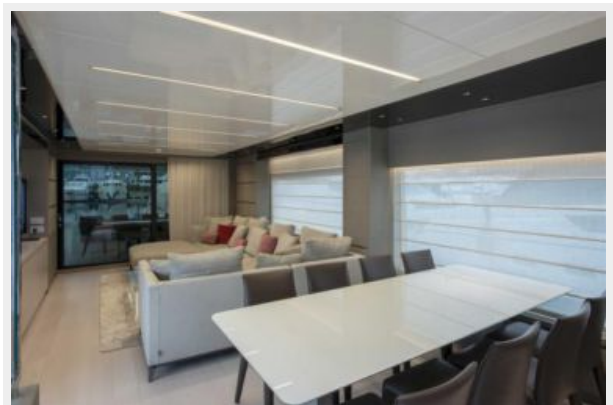

**Sanlorenzo-SL78-685-for-sale-interior-
Lengers-Yachts-32**