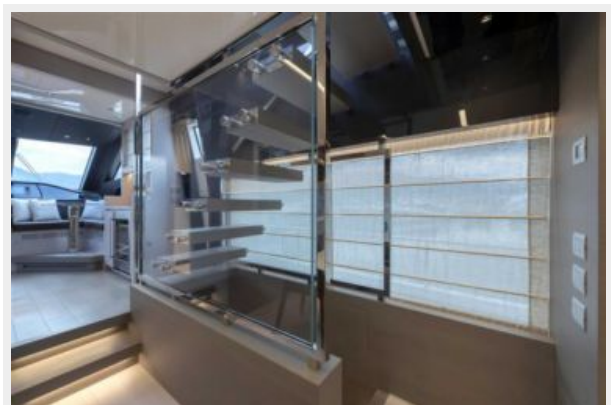

**Sanlorenzo-SL78-685-for-sale-interior-
Lengers-Yachts-4**