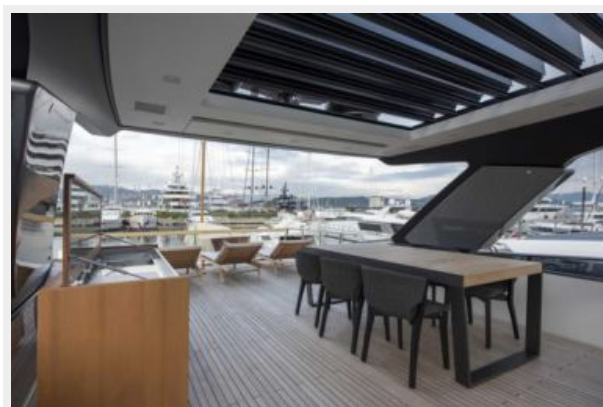

**Sanlorenzo-SL78-695-for-sale-exterior-
Lengers-Yachts-6**