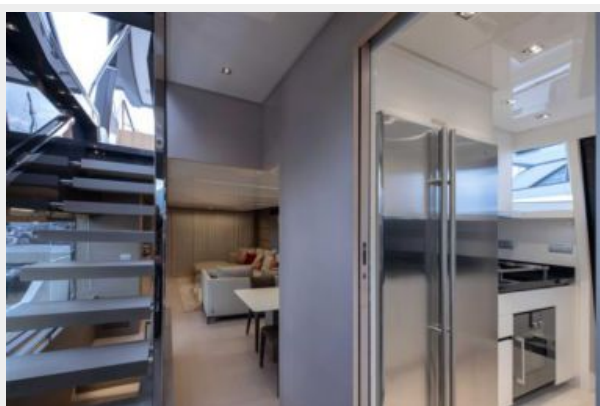

**Sanlorenzo-SL78-685-for-sale-interior-
Lengers-Yachts-36**