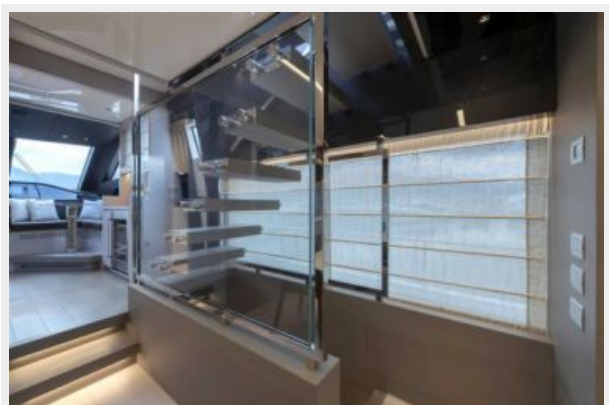

**Sanlorenzo-SL78-685-for-sale-interior-
Lengers-Yachts-4**