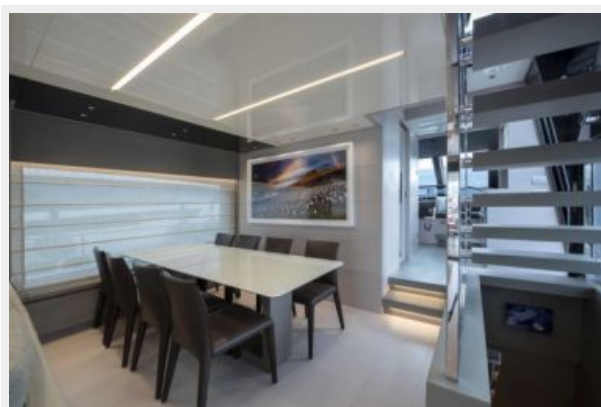

**Sanlorenzo-SL78-685-for-sale-interior-
Lengers-Yachts-31**