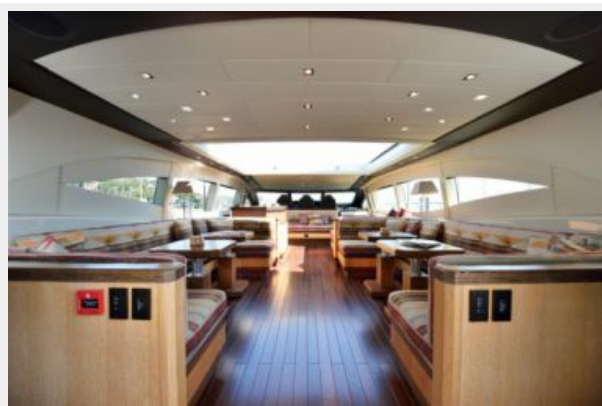

Becool_054