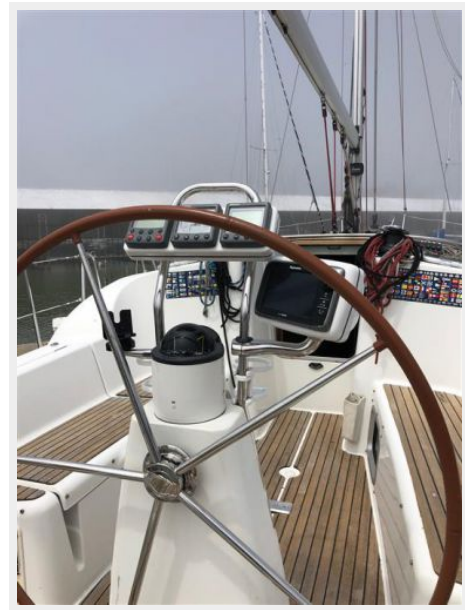

photo 20	10
photo 21	10
photo 22	11
photo 23	11
CONTACTS	12
Contact details	12
Telephones	12
Office hours	12
Address	12

SPECIFICATIONS

Overview

2007 JEANNEAU 36|Beautiful fresh water vessel with great accommodations for family and friends! Wonderful sailing qualities with ease of handling in all conditions. Equipped with Raymarine electronics. Bimini with dodger. Updated sail inventory with full battened mainsail, two headsails, spinnaker and A-Sail. Facnor LS 165 furling system. Four self-tailing Harken winches. Two cabins with sleeping four up to six. Complete galley with propane stove and refrigerated icebox. Yanmar auxiliary with folding prop.

photo 06

photo 07

photo 08

photo 09

photo 10

photo 11

photo 12

photo 13

photo 14

photo 15

photo 16

photo 17

photo 18

photo 19

photo 20

photo 21