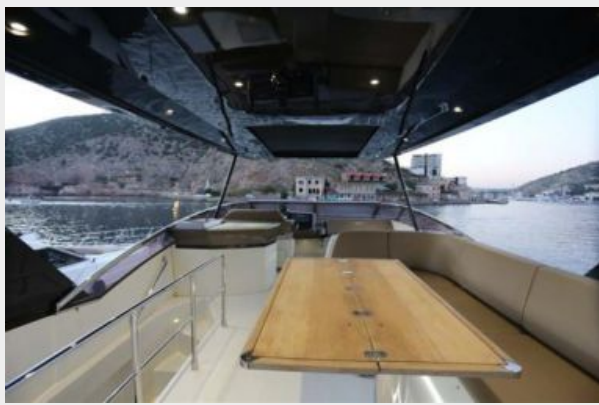

10 Exterior Marquis 630