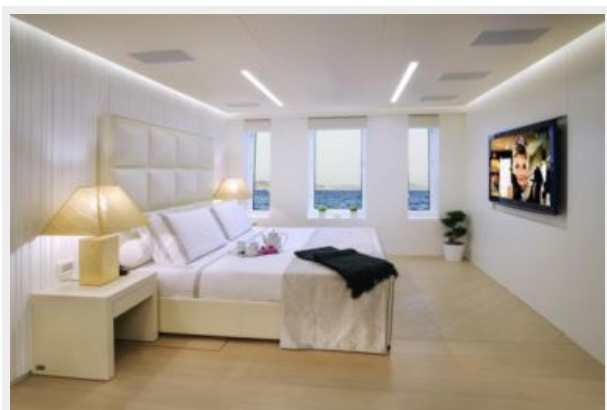

image--005