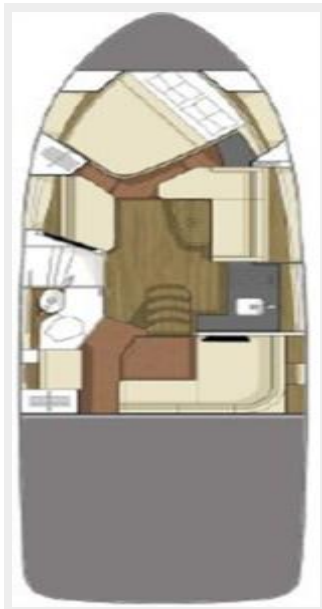

7416268_20200324121912034_1_XLARGE