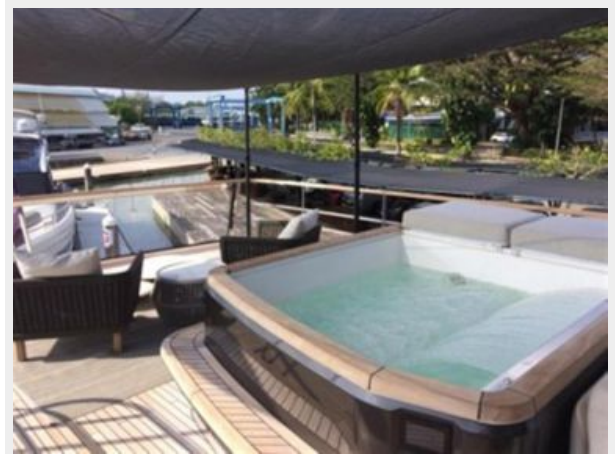

Dimensions

LOA: 86' 0" (26.21m)

Accommodations

Total Cabins: 4

Hull and Deck Information

Hull Material: GRP

Engine Information

Engines: 1

Picture136

Picture137

Picture138

Picture139

Picture140

Picture141

Picture142

Picture143