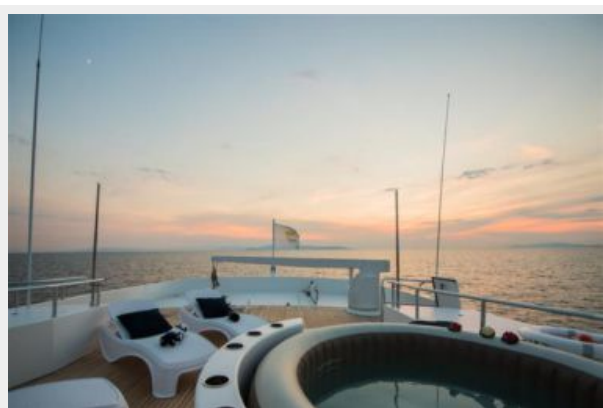

MY Andrea (20)