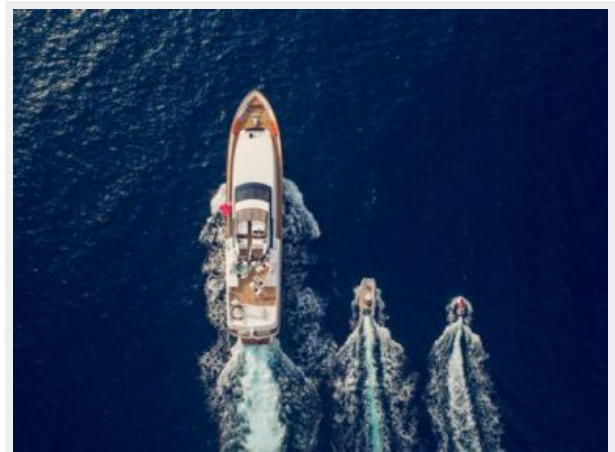

MY Andrea (166)