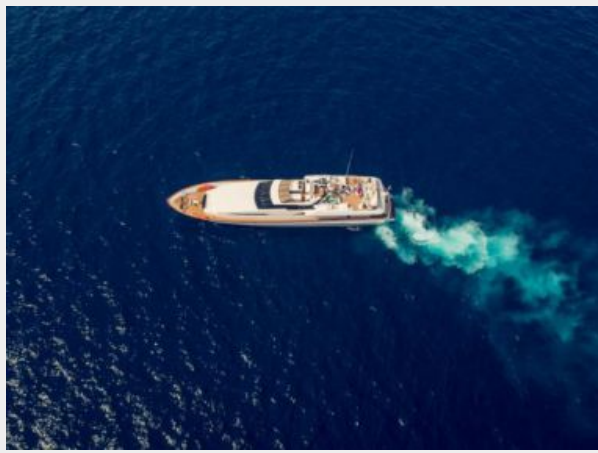

PHOTOS

MY Andrea (143)