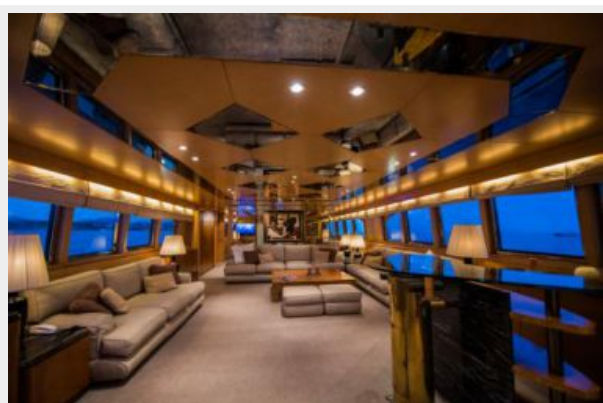

MY Andrea (60)