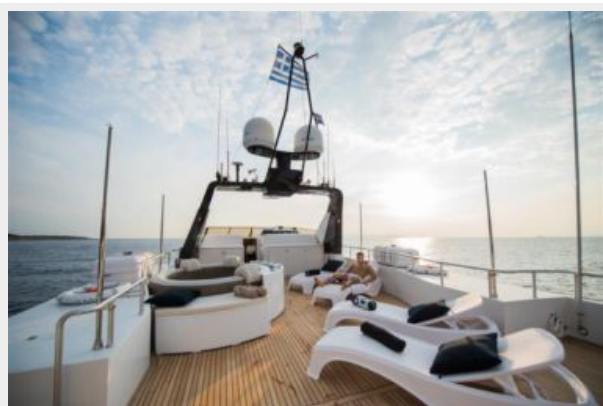

MY Andrea (11)