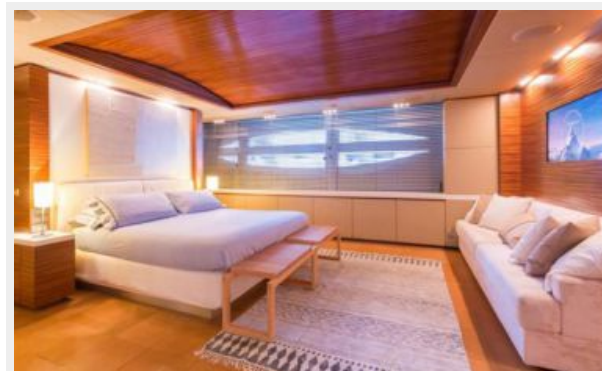

MY-Tuasempre-AB-yachts-room1