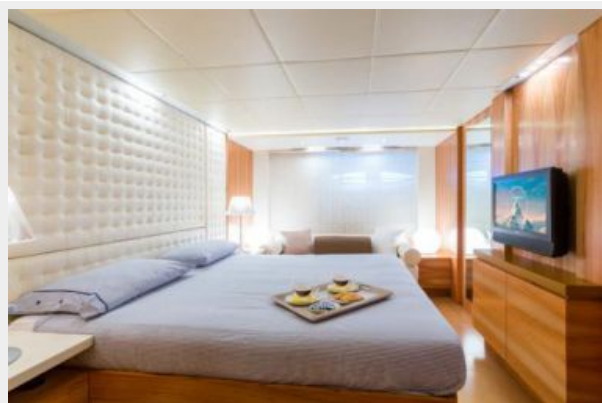

AB-140-MASTER-768x1024

MY-Tuasempre-AB-yachts-room3