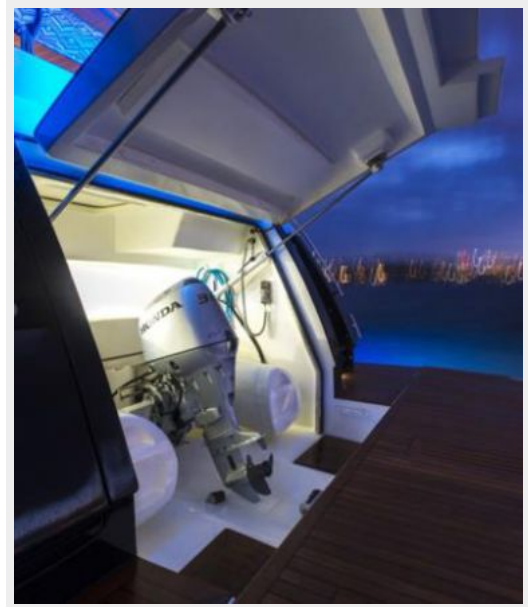

6000fly-tender2