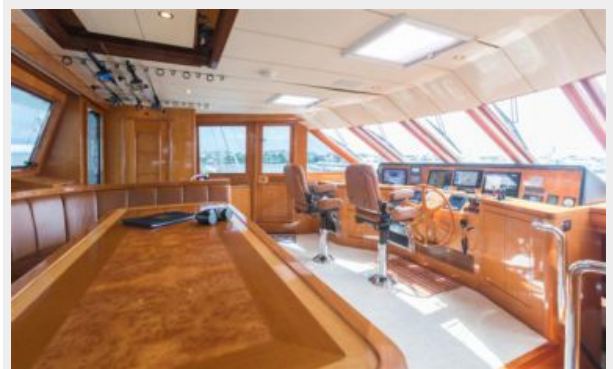

pilothouse and settee