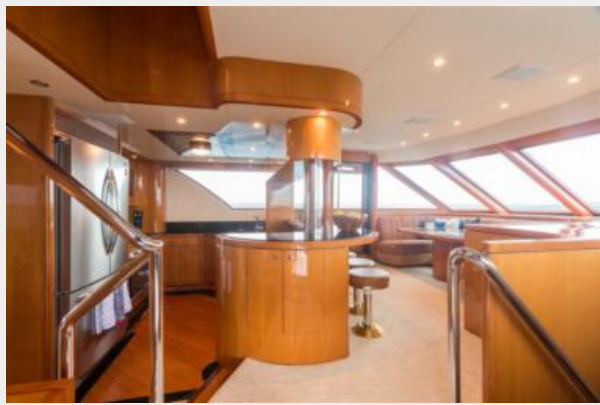

galley/bar countertop