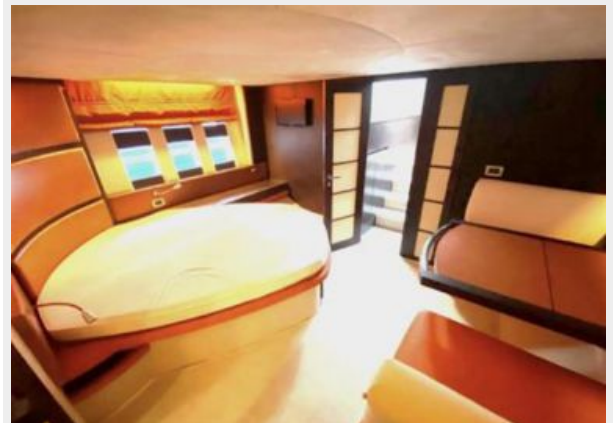

Screenshot 2020-05-07 at 11.36.41