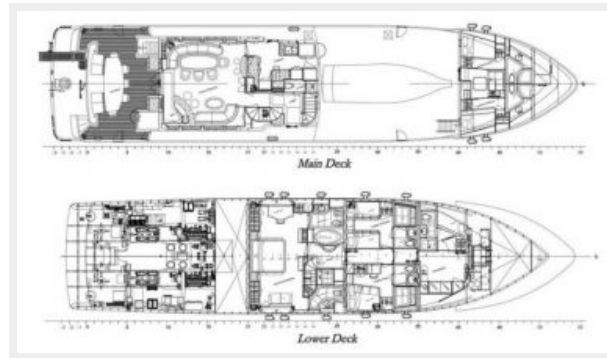

Crew Sleeps: 6

Crew Heads: 3

Hull and Deck Information

Hull Material: Steel

Deck Material: Teak

Hull Finish: Steel

Exterior Designer: Luis De Basto

Interior Designer: Luis De Basto

14.Victoria A_guest bath

15.Victoria A_Skylounge

16.Victoria A_office1

16.Victoria A_office2

17.Victoria A_galley

18.Victoria A_laundry

20.Victoria A_engine room1

20.Victoria A_engine room2

20.Victoria A_engine room3

20.Victoria A_engine room4

20.Victoria A_engine room5

30.Victoria A Profile

31.Victoria A Fly & Upper Deck

32.Victoria Main & Lower Deck

CONTACTS

Andrey Shestakov, leading yacht broker of the sales department of Shestakov Yacht Sales Inc. Shestakov Yacht Sales Inc., the official representative of the Miami/Fort Lauderdale FL headquarters.