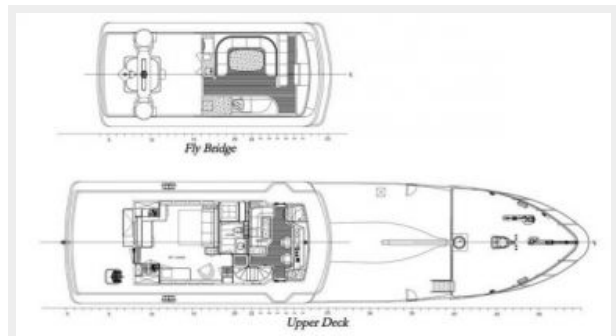

31.Victoria A Fly & Upper Deck