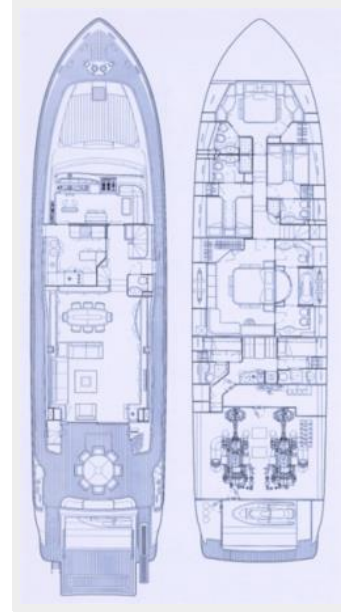

Imagen 25-06-20 a las 11.13