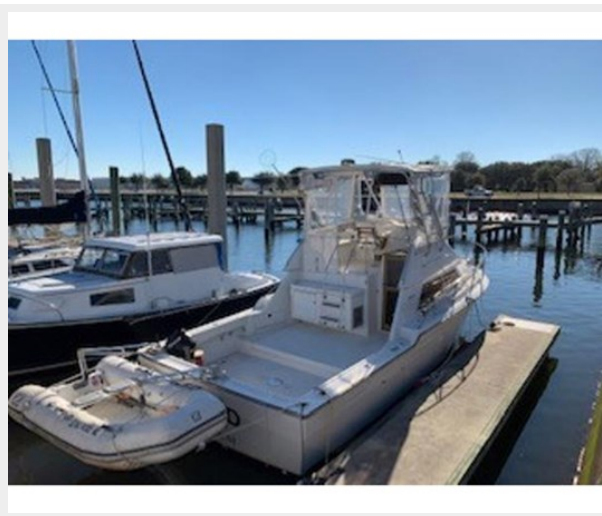

PEQUOD

Year Built: 1989

LOA: 33' (10.06mm)

Model: Sport Yacht

Beam: 12

Price: PRICE ON APPLICATION

Our experienced yacht broker, Andrey Shestakov, will help you choose and buy a yacht that best suits your needs **Pequod** — n/a from our catalogue. Presently, at Shestakov Yacht Sales Inc., we have a wide variety of yachts available on our sale's list. We also work in close contact with all the big yacht manufacturers from all over the world.

SPECIFICATIONS

Overview

This is an extremely clean and well maintained boat. With a roomy back deck and all the electronics you need to go after those big fish. Powered by twin Crusaders with Garmin and Simrad electronics . This vessel has had many updates and improvements like new canvas, anchor and anchor assembly, engine room and engine updates.

PHOTOS

26971349_20190325080229435_1_LARGE

36971349_20190325080229827_1_LARGE

46971349_20190325080230399_1_LARGE

56971349_20190325080230731_1_LARGE

66971349_20190325080231106_1_LARGE

76971349_20190325080231452_1_LARGE