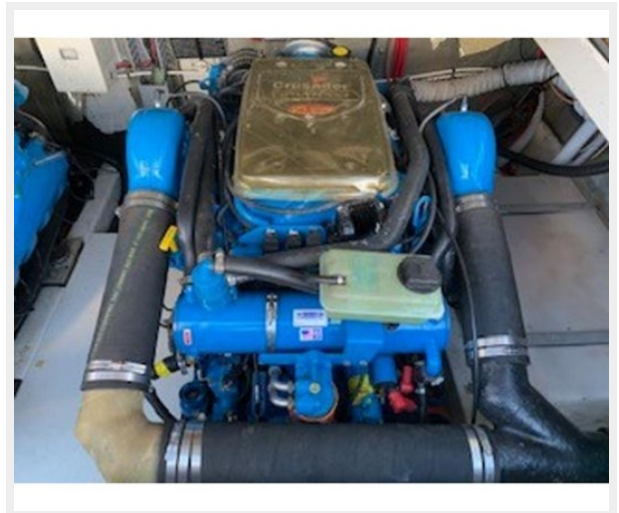

226971349_20190325080237861_1_LARGE 236971349_20190325080238318_1_LARGE