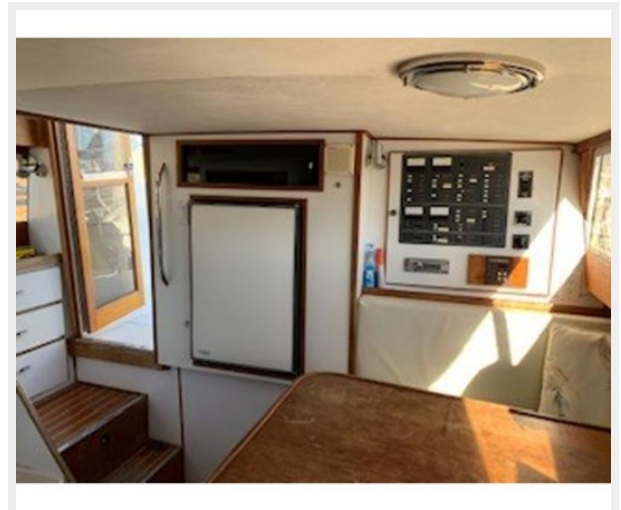

286971349_20190325080240386_1_LARGE 296971349_20190325080240777_1_LARGE