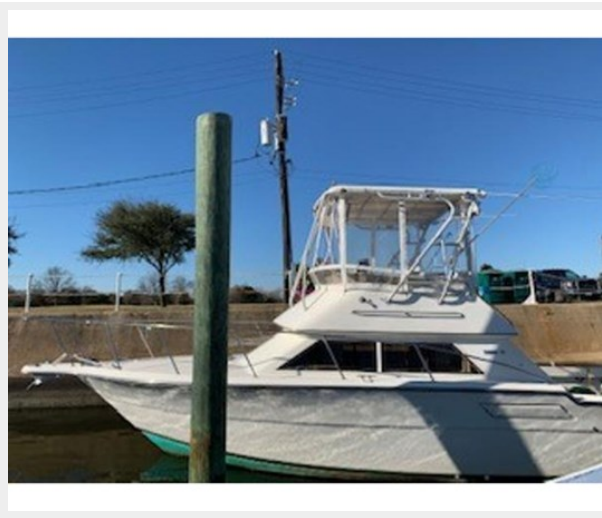

PEQUOD

Year Built: 1989

LOA: 33' (10.06mm)

Model: Sport Yacht

Beam: 12

Price: PRICE ON APPLICATION

Our experienced yacht broker, Andrey Shestakov, will help you choose and buy a yacht that best suits your needs **Pequod** — n/a from our catalogue. Presently, at Shestakov Yacht Sales Inc., we have a wide variety of yachts available on our sale's list. We also work in close contact with all the big yacht manufacturers from all over the world.

SPECIFICATIONS

Overview

This is an extremely clean and well maintained boat. With a roomy back deck and all the electronics you need to go after those big fish. Powered by twin Crusaders with Garmin and Simrad electronics . This vessel has had many updates and improvements like new canvas, anchor and anchor assembly, engine room and engine updates.

PHOTOS

26971349_20190325080229435_1_LARGE

36971349_20190325080229827_1_LARGE

46971349_20190325080230399_1_LARGE

56971349_20190325080230731_1_LARGE

66971349_20190325080231106_1_LARGE

76971349_20190325080231452_1_LARGE