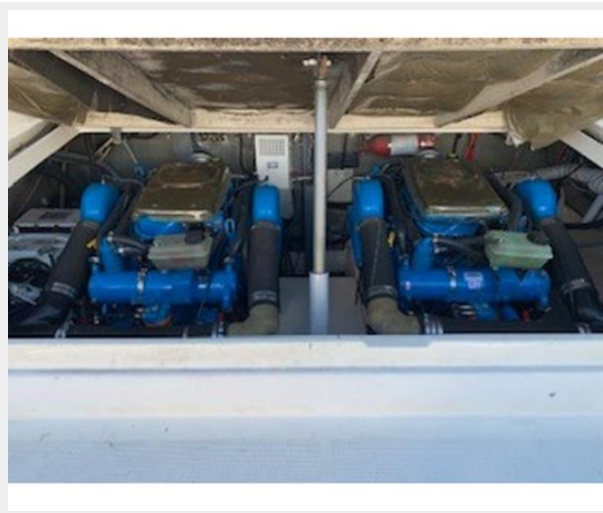

226971349_20190325080237861_1_LARGE 236971349_20190325080238318_1_LARGE