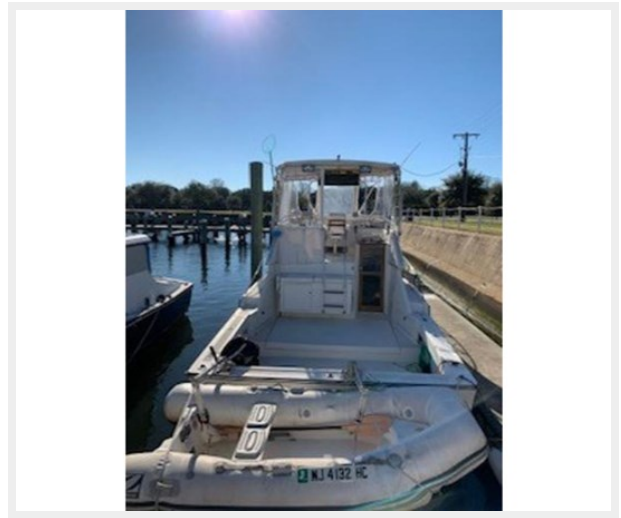

PEQUOD

Year Built: 1989

LOA: 33' (10.06mm)

Model: Sport Yacht

Beam: 12

Price: PRICE ON APPLICATION

Our experienced yacht broker, Andrey Shestakov, will help you choose and buy a yacht that best suits your needs **Pequod** — n/a from our catalogue. Presently, at Shestakov Yacht Sales Inc., we have a wide variety of yachts available on our sale's list. We also work in close contact with all the big yacht manufacturers from all over the world.

SPECIFICATIONS

Overview

This is an extremely clean and well maintained boat. With a roomy back deck and all the electronics you need to go after those big fish. Powered by twin Crusaders with Garmin and Simrad electronics . This vessel has had many updates and improvements like new canvas, anchor and anchor assembly, engine room and engine updates.

Hull and Deck Information

Hull Material: Fiberglass

Deck Material: Fiberglass

Engine Information

Engines: 2

Manufacturer: Crusader

Engine Type: Inboard

Fuel Type: Gas/Petrol

PHOTOS

26971349_20190325080229435_1_LARGE

36971349_20190325080229827_1_LARGE

46971349_20190325080230399_1_LARGE

56971349_20190325080230731_1_LARGE

66971349_20190325080231106_1_LARGE

76971349_20190325080231452_1_LARGE