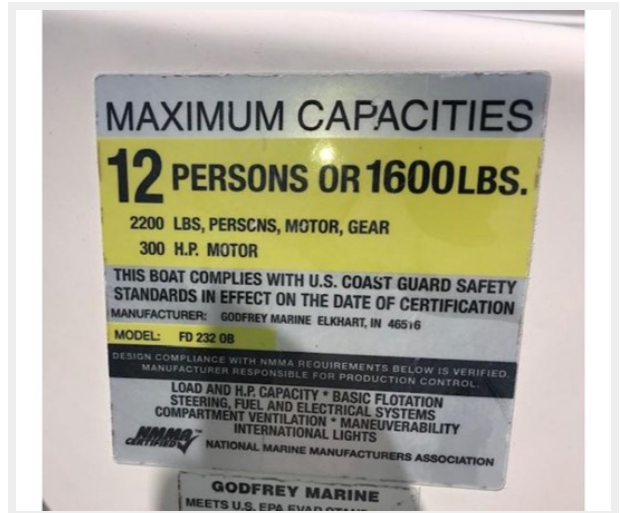

347040376_20190405115524638_1_LARGE 357040376_20190414073457587_1_LARGE