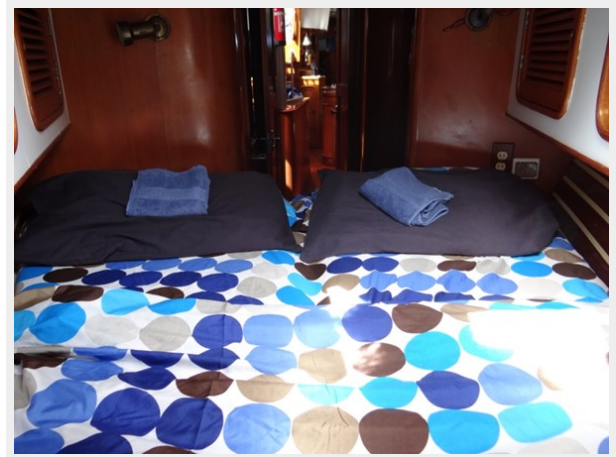

Darling Blue FWD Cabin_WL