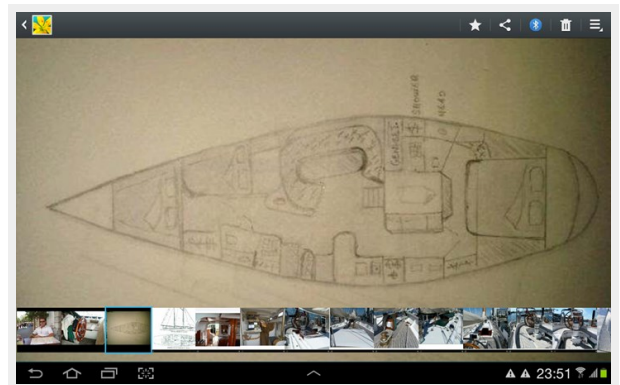

Screenshot_2016-11-28-23-51-16