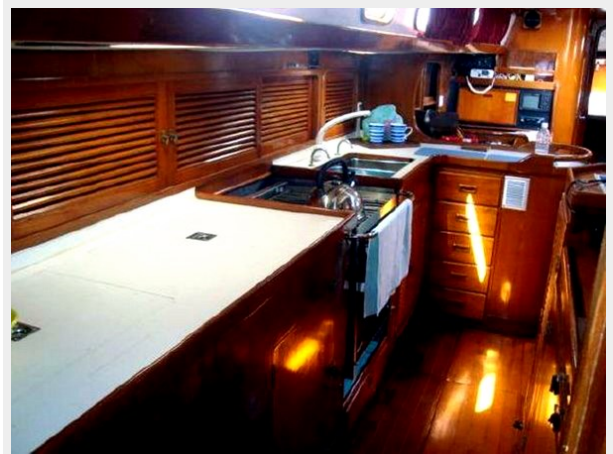

4701064_20140502105123467_1_XLARGE