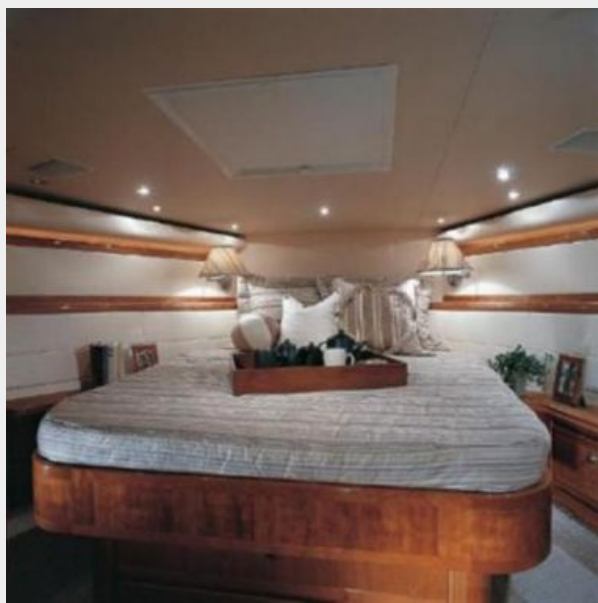

7551802_0_280720201431_17