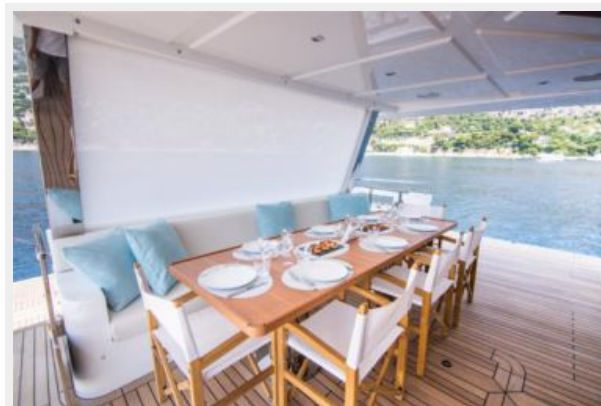

Isla-02955