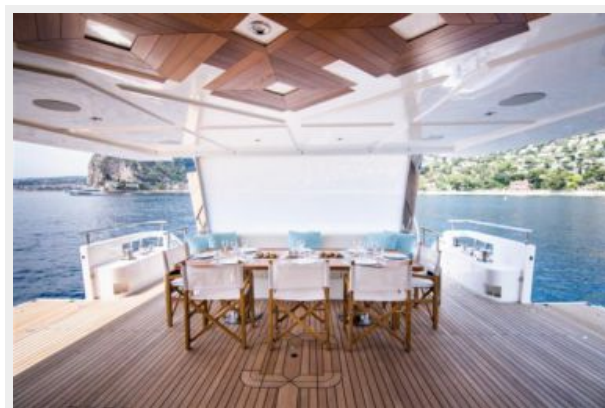

Isla-02946