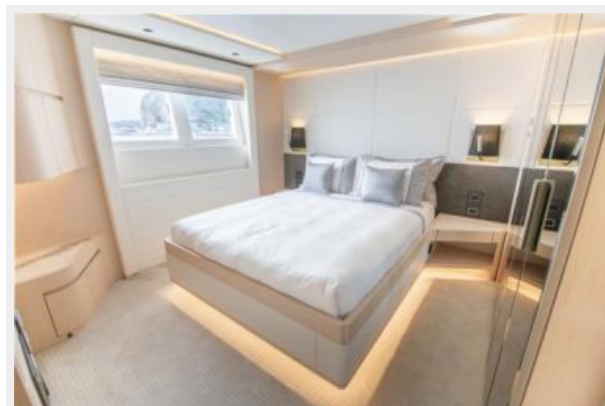

Isla-03022