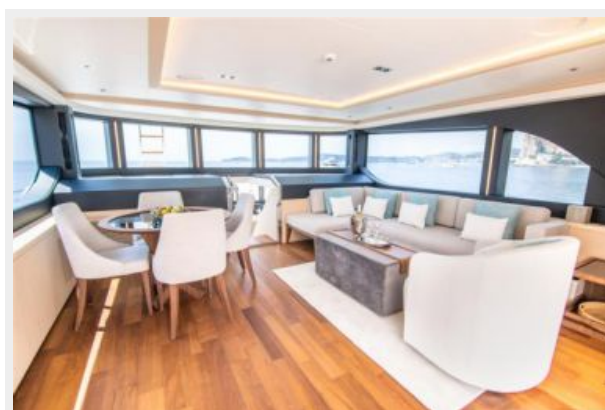

Isla-02854