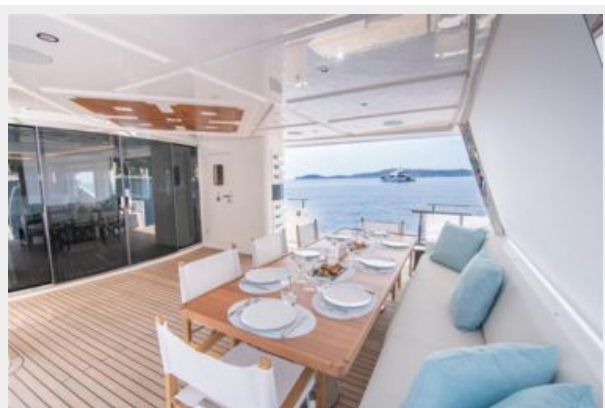

Isla-02958