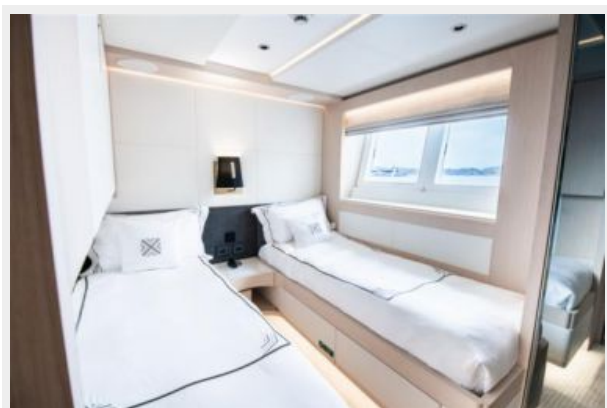

Isla drone-19