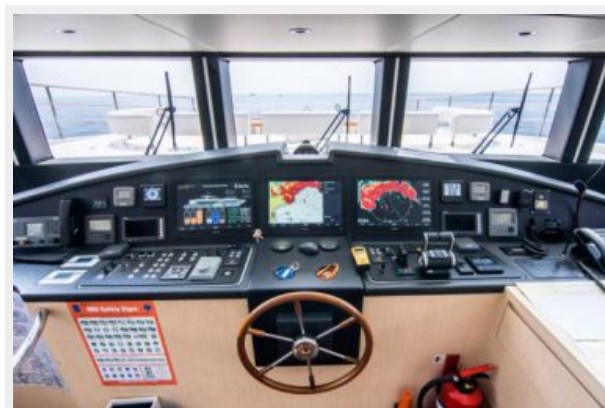

Isla-02900