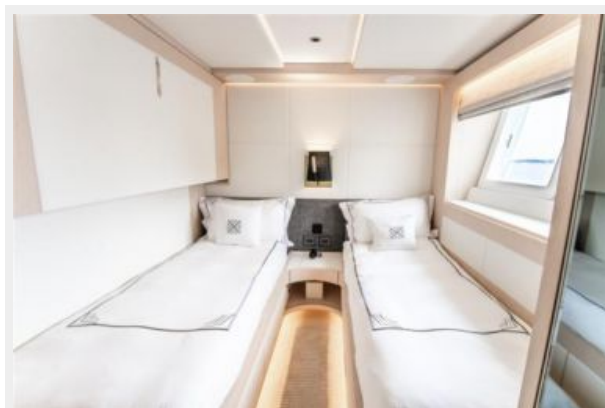

Isla-02978-2