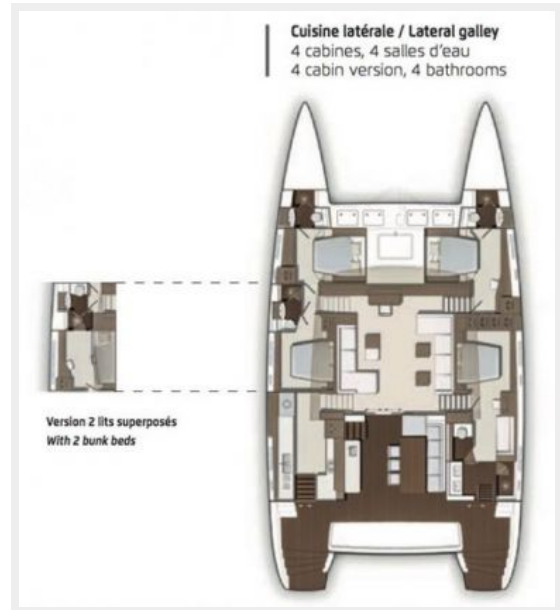

Hull Material: GRP

Hull Configuration: Catamaran

Hull Color: white

Exterior Designer: VPLP

Interior Designer: Nauta Design

Engine Information

Engines: 2

Manufacturer: Volvo

Cockpit Dinette

Cockpit bar counter

Cockpit bar counter

Ice Maker and Fridge

DSC_1507

Main Saloon

Navigation Table

Galley

Starboard Aft Master Cabin

Port Aft Twin Bunk Bed

L630 layout - 4 cabins

L630 Fly MD

CONTACTS

Andrey Shestakov, leading yacht broker of the sales department of Shestakov Yacht Sales Inc. Shestakov Yacht Sales Inc., the official representative of the Miami/Fort Lauderdale FL headquarters.