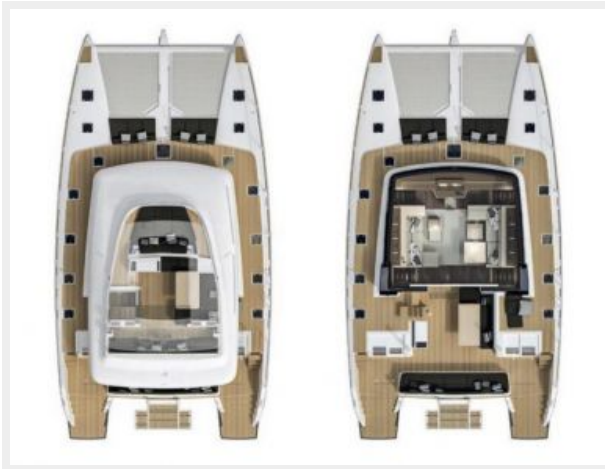

L630 layout - 4 cabins

L630 Fly MD