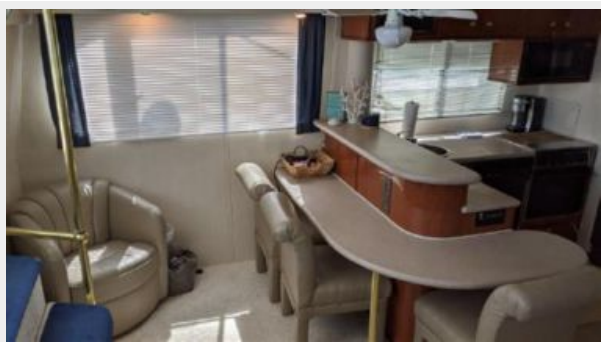

7556088_20200814125315755_1_XLARGE