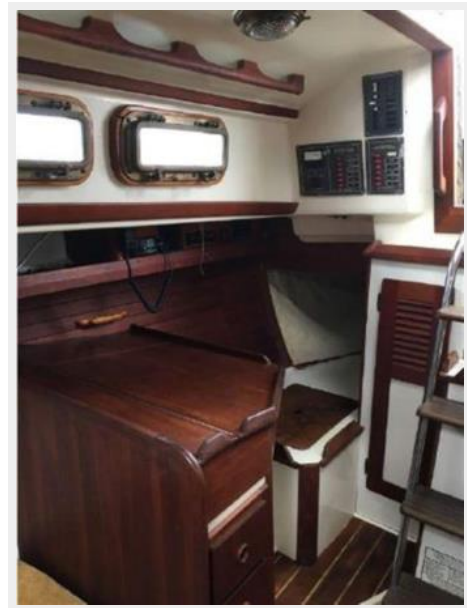

Total Cabins: 1

Total Heads: 1

Hull and Deck Information

Hull Material: Fiberglass

Engine Information

Engines: 1

Manufacturer: Beta

Model: BD1005

Engine Type: Inboard

Fuel Type: Diesel

DETAILED INFORMATION

Overview

Additional Information

Eno propane stove and oven
Trident LP gas control and detection system
Sea Frost refrigeration system
Teak and Holly Cabin Sole
Teak Drop Leaf Dinette Table
Bronze ports w/screens
Cedar lining placed lockers
Icom M304 VHF
Garmin 541S Chartplotter
Sony AM/FM stereo that is Sirius/XM compatible
Shakespeare Sea Witch TV Antenna
West Marine AGM (2)(12/2018)
Pro-Sport 120 Battery Charger(12/2018)
30 AMP shore service with 50' power cord
Circuit Breaker Panel
Dual Battery Switch(12/2018)
Bronze Through Hull Fittings below the water line
35 lb CQR with 15' of chain and 200' of line
35 lb Delta with 20' of chain and 200' of line
12 lb Danforth with 15' of chain and 150' of line
Airex-Cored Hull
Anchor Roller
Single Lifelines and Stanchions
Dodger
Bimini
Cockpit cushions w/covers
Hood in-mast furling
Furling Mainsail, Hathaway, Reiser & Raymond
Genoa 135% Kappa Sails
Genoa 110% Hood
Lewmar 30 ST Winches
Lewmar 8 single speed

PHOTOS

2

3

4

5

6

7

8