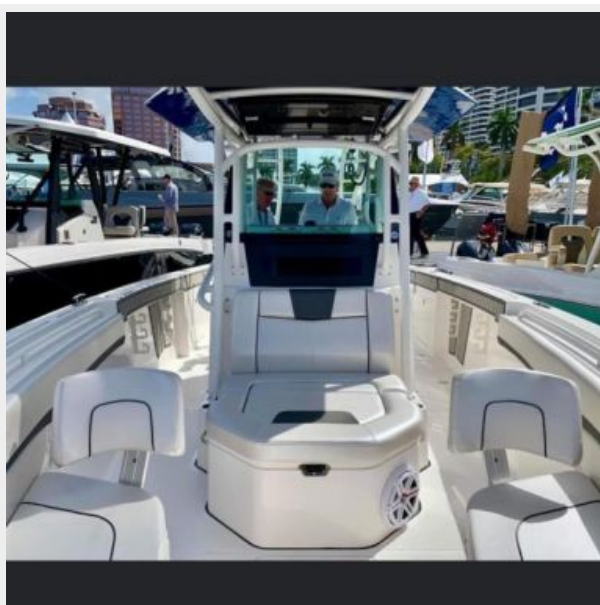

ХАРАКТЕРИСТИКИ

Обзор

LIFE OF RILEY is a perfectly maintained boat with 140 hours and full service records. The boat has been lift kept and detailed regularly and is literally in "like new" condition. The boat has never been fished just lightly cruised and never in rough water. This one won't last long so call ASAP for more details.

ФОТОГРАФИИ

IMG_1254

IMG_1255

IMG_1247

IMG_1248

IMG_1249

IMG_1246

IMG_1253