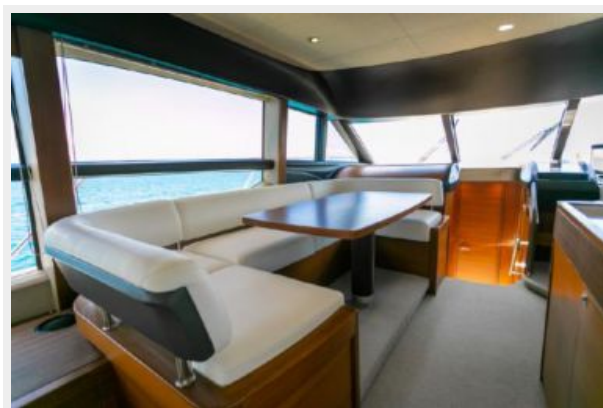

7517688_0_260820201218_28