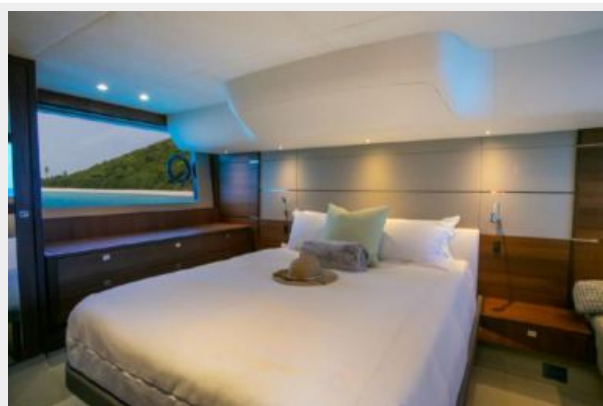

7517688_0_260820201218_29