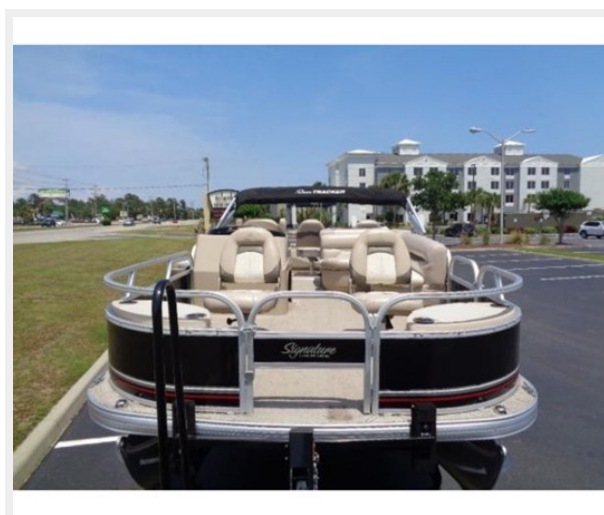

287092250_20190523115135321_1_LARGE 297092250_20190523115135782_1_LARGE