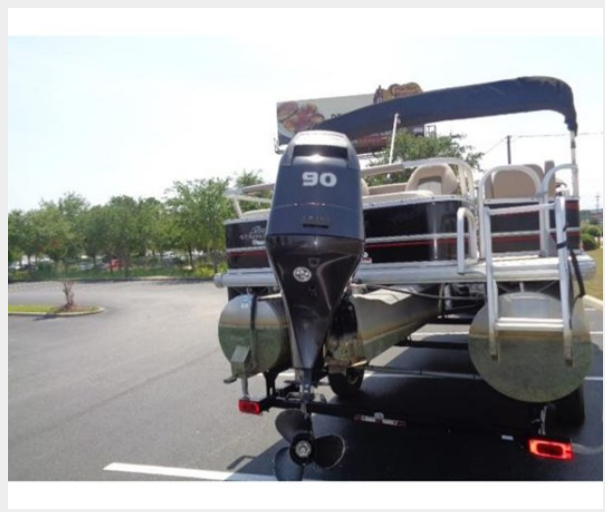

307092250_20190523115136223_1_LARGE 317092250_20190523115136682_1_LARGE