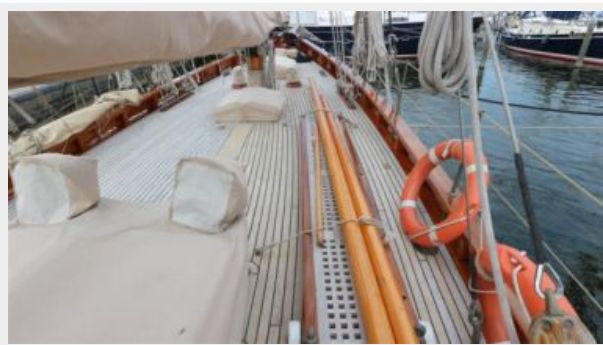

IMG_4903	9
IMG_4905	9
IMG_4906	9
IMG_4907	9
IMG_4908	9
IMG_4909	9
IMG_4912	9
IMG_4914	9
CONTACTS	10
Contact details	10
Telephones	10
Office hours	10
Address	10

SPECIFICATIONS

Overview

The classic Yawl "Sky" is a true Gentlemen's yacht and she represents the true meaning of the word classic sailing yacht. Re-launched in 2017 after a complete rebuilt and Restoration following the advice of the renown Mr. Spencer including modern comfort, sailing and navigation aids. The classic Yawl "Sky" is a true "eye catcher" and ideal for charter and the classic yacht regattas

IMG_4849

IMG_4852

IMG_4859

IMG_4861

IMG_4863

IMG_4870

IMG_4882

IMG_4903