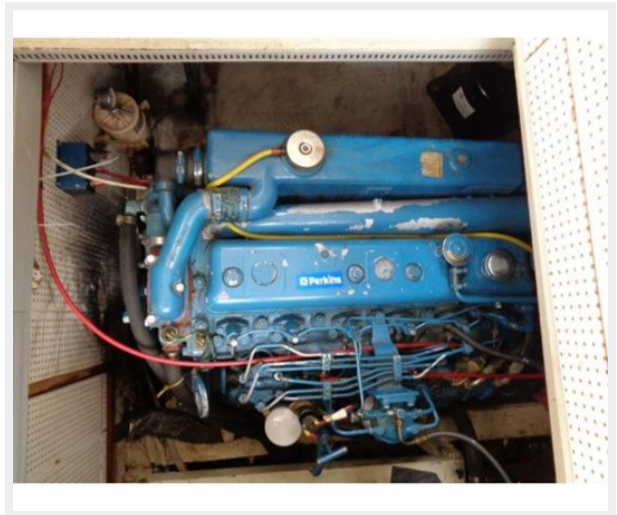

267108459_20190610083123265_1_LARGE 277108459_20190610083121902_1_LARGE