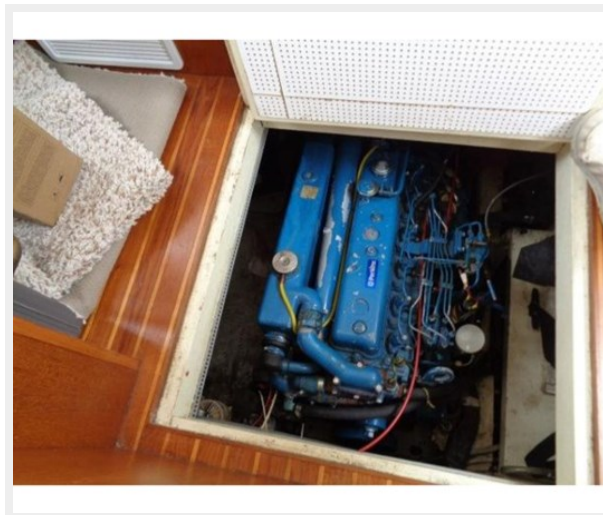

287108459_20190610083122404_1_LARGE