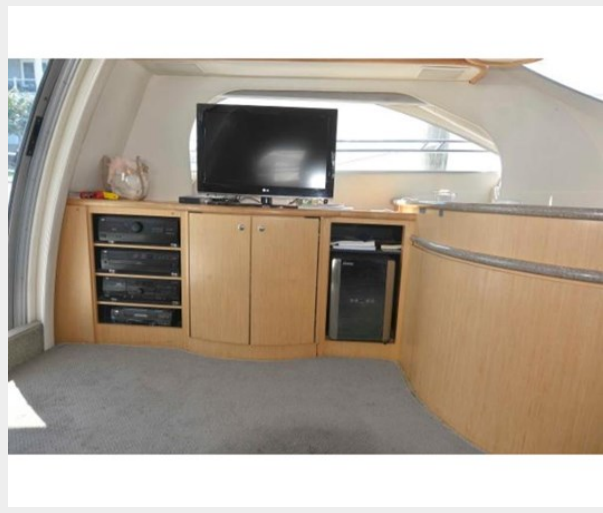

186804838_20180816145329102_1_LARGE 196804838_20180816145331186_1_LARGE