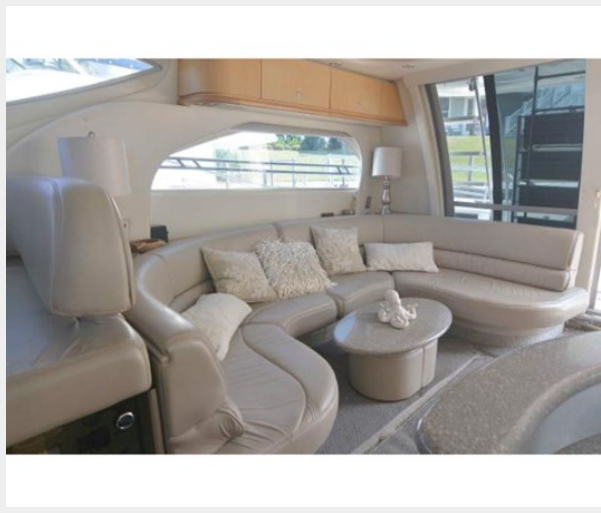

126804838_20180816145311883_1_LARGE 136804838_20180816145318525_1_LARGE