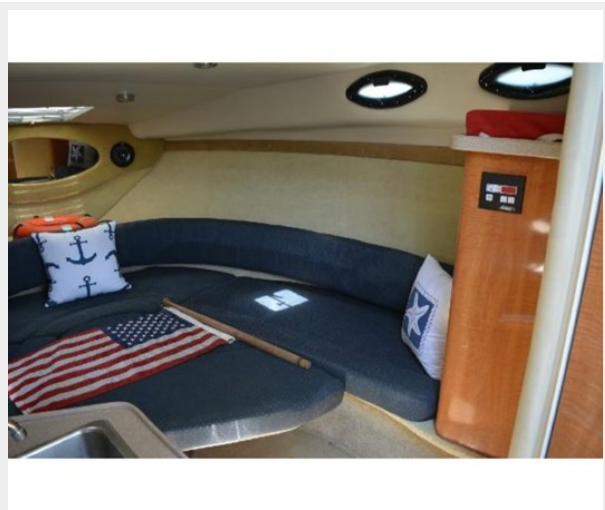

146678505_20180412103239779_1_LARGE 156678505_20180412103241455_1_LARGE