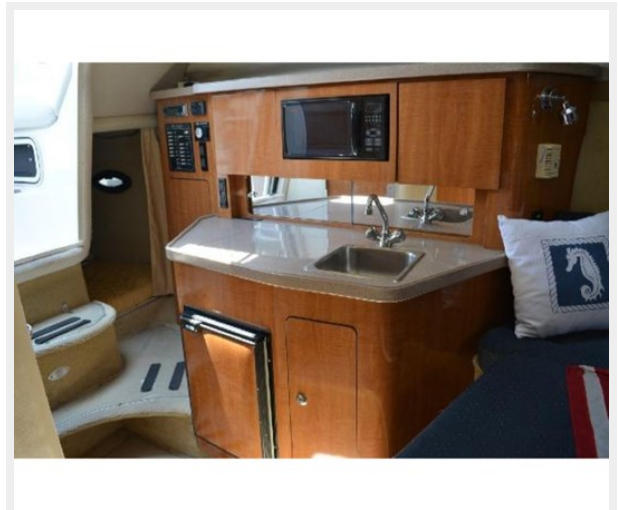

146678505_20180412103239779_1_LARGE 156678505_20180412103241455_1_LARGE