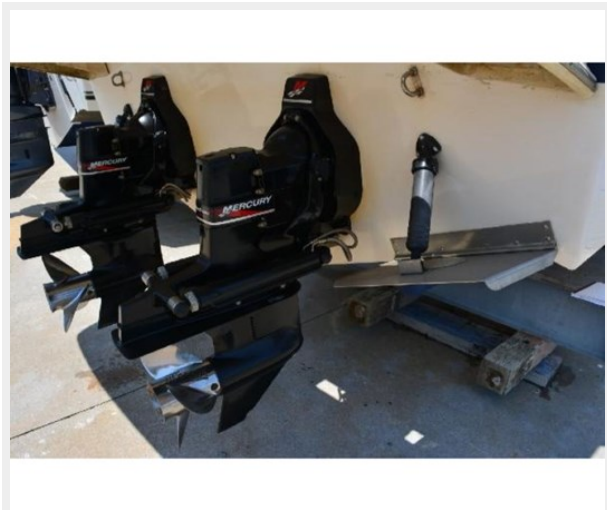

206678505_20180412103216302_1_LARGE 216678505_20180412103217848_1_LARGE