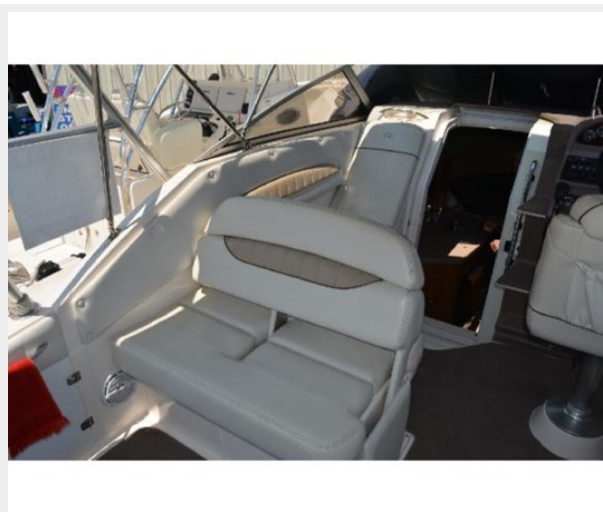

106678505_20180412103225156_1_LARGE