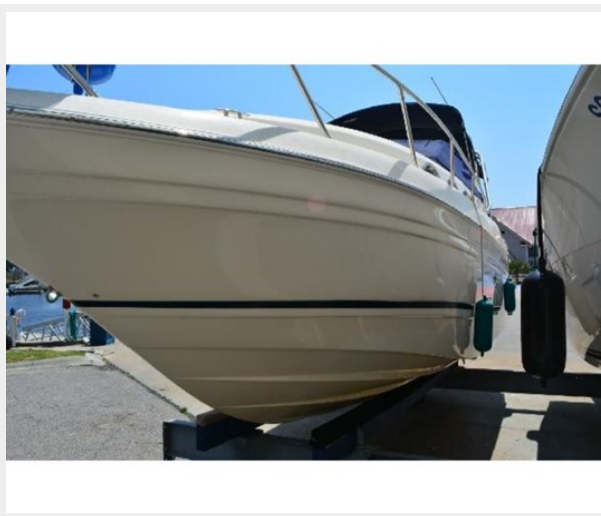

46678505_20180412103214716_1_LARGE