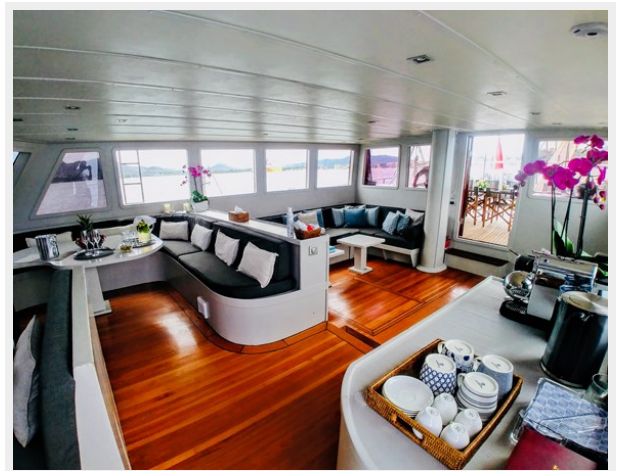

a cradled in light living space