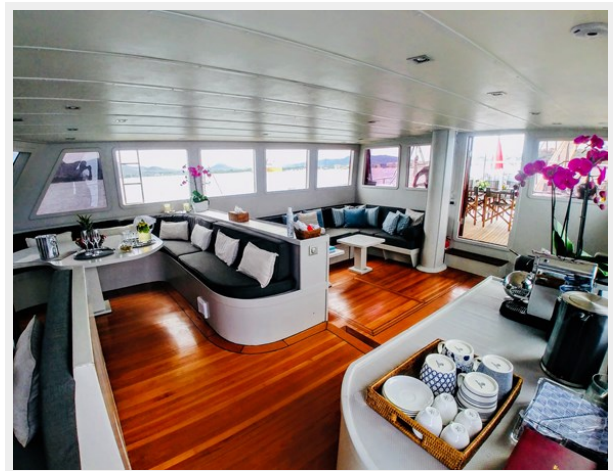

a cradled in light living space