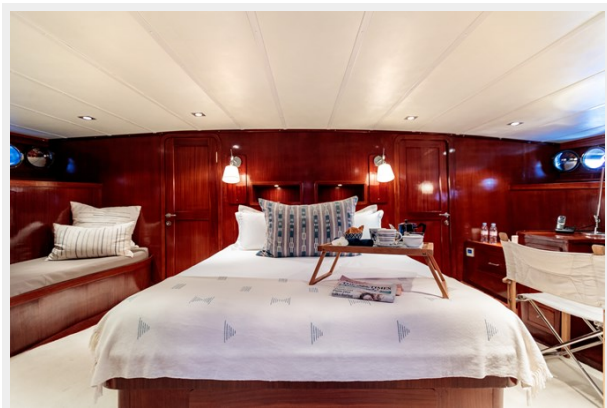

The Master stateroom