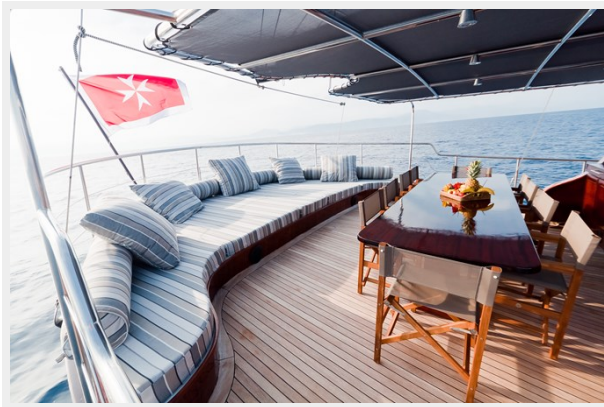

# ФОТОГРАФИИ

**32 meters Turkish Gulet**

**offering a 140 m<sup>2</sup> deck**

**a great sunpad**

**a very welcoming aft**

**a bow dedicated to leisure**

**a great dining spot at the bow**

**an aft as comfy as welcoming**