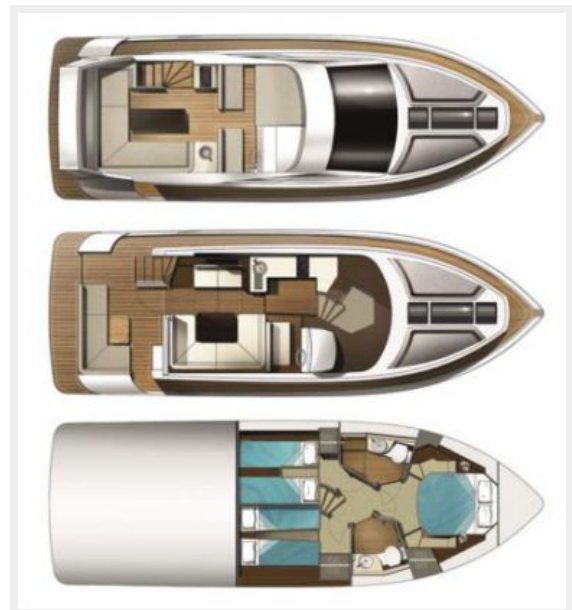

## GALEON 420 FLY — GALEON

**Builder:** GALEON

**Year Built:** 2022

**Model:** Motor Yacht

**Price:** PRICE ON APPLICATION

**Location:** Poland

**LOA:** 41' 0" (12.50m)

**Beam:** 13' 8" (4.16m)

## Overview

---

The Galeon 420 FLY offers one of the most spacious and well-designed interiors in its class. The stunning exterior follows the latest trends and will suit the tastes of both sport enthusiasts and more conservative clients. The exceptional flybridge comes fitted with a functional galley complete with a fridge and grill, a sizable sundeck and a rest and dining area for eight people.

### Features:

- The modern and functional exterior has made the 420 FLY extremely popular over the years
- The 420 FLY handles well even during difficult manoeuvring
- A hydraulic bath platform is available
- A spacious saloon with an entertainment area, helm and galley
- An extra rest area with a pop-up TV
- Great visibility and all controls handy
- The owner's cabin is moved forward and has private access to the bathroom
- Three incredible cabins down below
- All controls are available on top deck
- A very spacious flybridge

### 420 Fly

7b29d9290e9b6e95fec2dfa93dd7f1a1