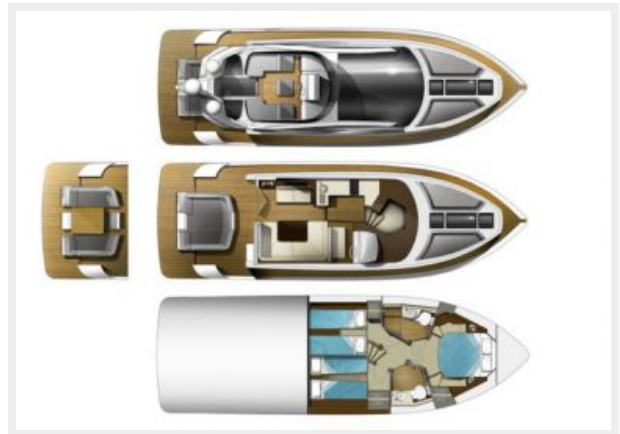

430 Skydeck