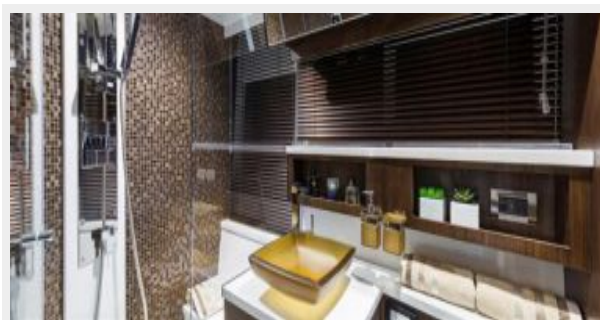

6dba10e973ea27f6be5fa29c12905716