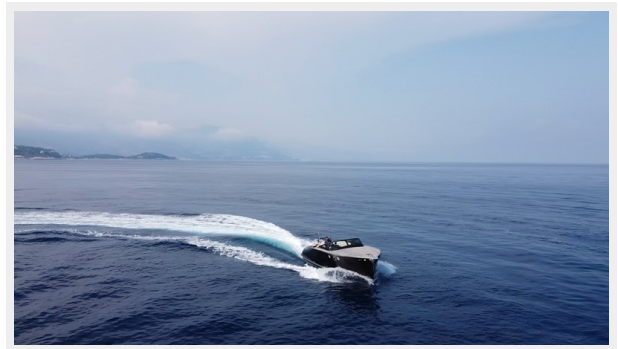

Snapshot_10