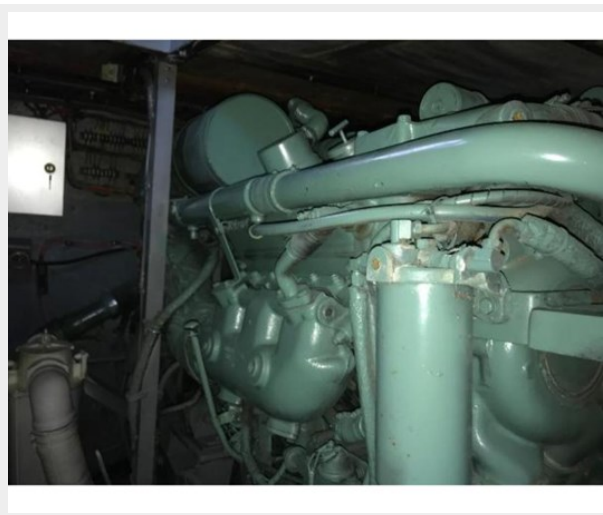

347165004_20190730183624504_1_LARGE 357165004_20190730183626485_1_LARGE