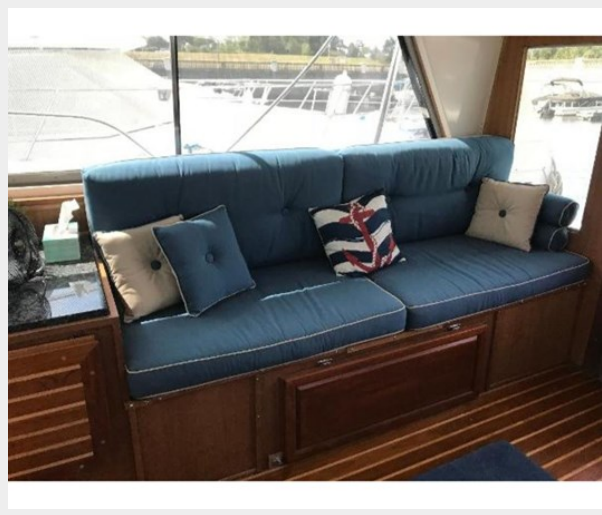

SPECIFICATIONS

Overview

New arrival this beautiful 42 Bertram 1980 model has just arrived in our inventory. The owners have just spent over \$40,000 in upgrades including a new interior, teak and holly floors, teak trim and cabinets, granite counter tops, all new sunbrella upholstery on the couches and beds. New electronics, all new gauges, new breaker panel, pumps and systems, new teak deck and custom mahogany swim platform. This 42 is ready to go. Owner also has a fighting chair that goes with the boat.

PHOTOS

27165004_20190730183615487_1_LARGE

37165004_20190730183617638_1_LARGE

47165004_20190730183618884_1_LARGE

57165004_20190730183619882_1_LARGE

67165004_20190730183741945_1_LARGE

77165004_20190730183740428_1_LARGE