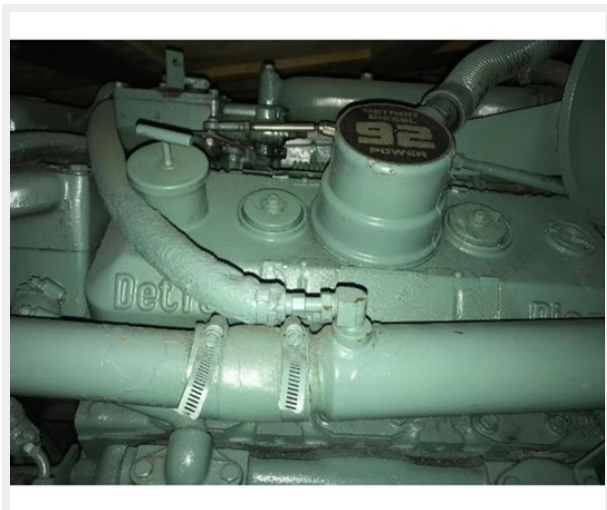

407165004_20190730183632178_1_LARGE 417165004_20190730183633023_1_LARGE